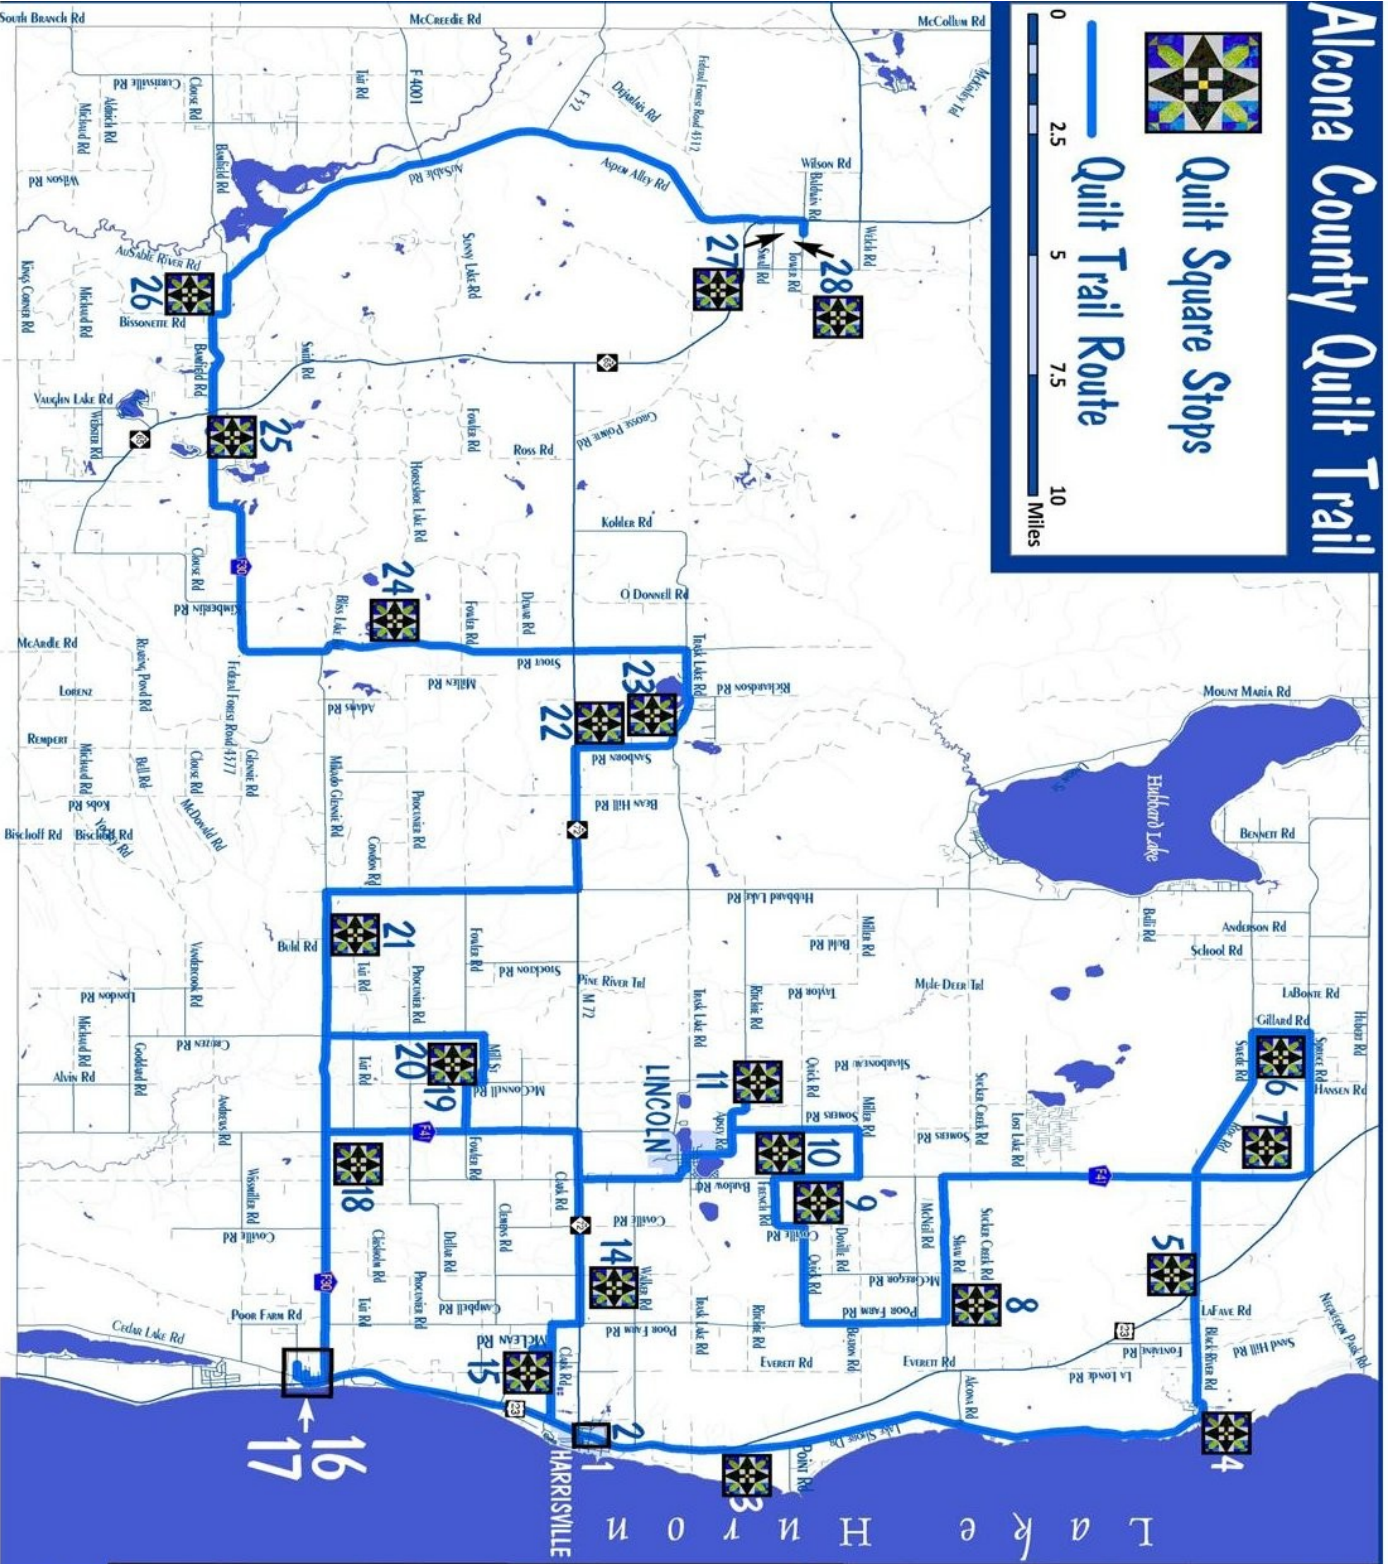

# Alcona County Quilt Trail

## Quilt Square Stops

## Quilt Trail Route

Map produced by the  
 Northeast Michigan  
 Council of Governments  
 as part of the US23  
 Highway Corridor Study  
 funded by the Michigan  
 Department of Transportation